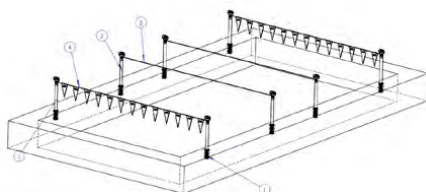

Pool Deck Equipment

Back Stroke Pole and Flag Set

Beijing Olympics 2008 Water Cube

The Anti Wave Back Stroke Pole and Flag Set contains a complete set of FINA Regulation SS Poles, Flags and Ropes and Deck Hole Anchors.

Includes:

- 2 x SS316 False Start Poles FINA Regulation Height 2m
- 1 x False Start Flags and Rope FINA Regulation
- 2 x Deck Hole Anchors for fixing of Poles
- Three sizes available - to suit 21m, 25m and 50m Pools.
- Custom Flag printing available to suit your pool or club with adequate notice.

False Start Poles and Rope Set

1. Backstroke Poles and Flags Set - Deck Hole Anchor
2. False Start Poles and Rope Set - SS 2m Pole
3. Backstroke Poles and Flags Set - SS 2m Pole
4. Backstroke Poles and Flags Set - Flags and Rope
5. False Start Poles and Rope Set - False Start Rope

The Anti Wave False Start Poles and Rope Set contains a complete set of FINA Regulation SS Poles, False Start Rope, and pool deck fittings.

The False Start Poles and Rope Set features a quick release cam on the poles to allow rapid false start indication to swimmers.