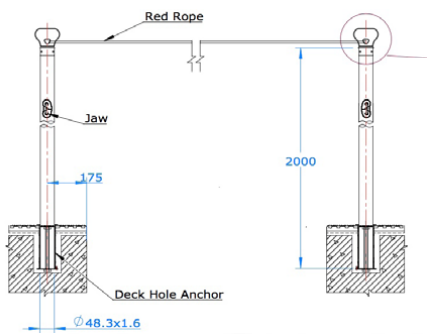

Pool Deck Equipment

Back Stroke Pole and Flag Set

Beijing Olympics 2008 Water Cube

The Anti Wave Back Stroke Pole and Flag Set contains a complete set of FINA Regulation SS Poles, Flags and Ropes and Deck Hole Anchors.

Includes:

- 2 x SS316 False Start Poles FINA Regulation Height 2m
- 1 x False Start Flags and Rope FINA Regulation
- 2 x Deck Hole Anchors for fixing of Poles
- Three sizes available - to suit 21m, 25m and 50m Pools.
- Custom Flag printing available to suit your pool or club with adequate notice.

False Start Poles and Rope Set

1. Backstroke Poles and Flags Set - Deck Hole Anchor
2. False Start Poles and Rope Set - SS 2m Pole
3. Backstroke Poles and Flags Set - SS 2m Pole
4. Backstroke Poles and Flags Set - Flags and Rope
5. False Start Poles and Rope Set - False Start Rope

The Anti Wave False Start Poles and Rope Set contains a complete set of FINA Regulation SS Poles, False Start Rope, and pool deck fittings.

The False Start Poles and Rope Set features a quick release cam on the poles to allow rapid false start indication to swimmers.