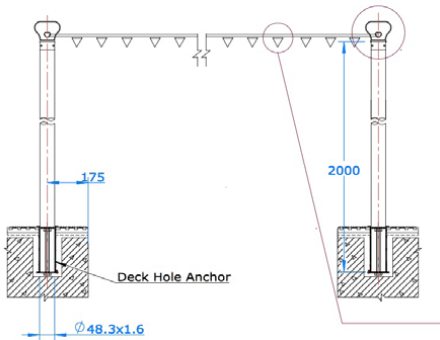

Pool Deck Equipment

Back Stroke Pole and Flag Set

Beijing Olympics 2008 Water Cube

The Anti Wave Back Stroke Pole and Flag Set contains a complete set of FINA Regulation SS Poles, Flags and Ropes and Deck Hole Anchors.

Includes:

- 2 x SS316 False Start Poles FINA Regulation Height 2m
- 1 x False Start Flags and Rope FINA Regulation
- 2 x Deck Hole Anchors for fixing of Poles
- Three sizes available - to suit 21m, 25m and 50m Pools.
- Custom Flag printing available to suit your pool or club with adequate notice.

False Start Poles and Rope Set

1. Backstroke Poles and Flags Set - Deck Hole Anchor
2. False Start Poles and Rope Set - SS 2m Pole
3. Backstroke Poles and Flags Set - SS 2m Pole
4. Backstroke Poles and Flags Set - Flags and Rope
5. False Start Poles and Rope Set - False Start Rope

Includes:

- 2 x SS316 False Start Poles FINA Regulation Height 2m
- 1 x False Start Rope and Fittings
- 2 x Deck Hole Anchors
- Three sizes available - to suit 21m, 25m and 50m pools. Customs sizes also available with adequate notice.
- False Start Poles and Rope Set meets all FINA Requirements.