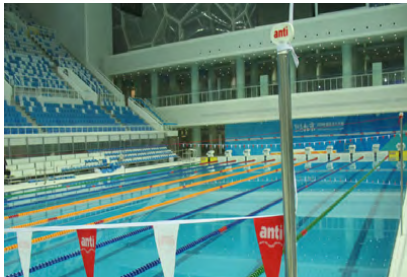

Pool Deck Equipment

Back Stroke Pole and Flag Set

Beijing Olympics 2008 Water Cube

The Anti Wave Back Stroke Pole and Flag Set contains a complete set of FINA Regulation SS Poles, Flags and Ropes and Deck Hole Anchors.

Includes:

- 2 x SS316 False Start Poles FINA Regulation Height 2m
- 1 x False Start Flags and Rope FINA Regulation
- 2 x Deck Hole Anchors for fixing of Poles
- Three sizes available - to suit 21m, 25m and 50m Pools.
- Custom Flag printing available to suit your pool or club with adequate notice.

The Anti Wave False Start Poles and Rope Set contains a complete set of FINA Regulation SS Poles, False Start Rope, and pool deck fittings.

The False Start Poles and Rope Set features a quick release cam on the poles to allow rapid false start indication to swimmers.